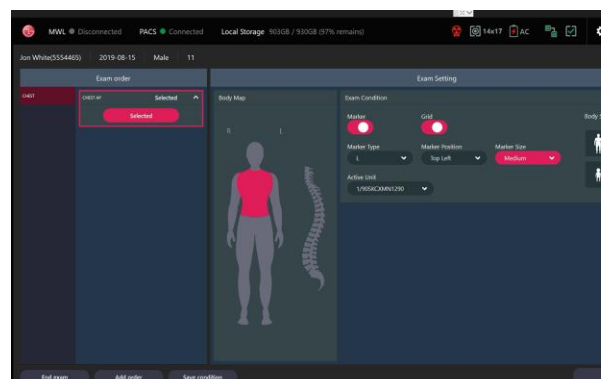

# BRAVO AIRTouch Portable X-ray System

POWERED by LG DXD Acquire Software

## LG 14x17 Wireless DR System Specs:

- Direct deposition Cesium for excellent image quality
- 140 $\mu$ m (micron) Pixel Pitch
- Weight: 6.5lbs
- High resolution 2500 x 3052 (7.6MP) Pixel Matrix
- 3.5 Line Pair (lp/mm) Image Resolution
- 16-bit Dynamic Range
- Displays up-to 65,536 shades of gray
- True 35cm x 43cm (14x17") active image area
- Cassette-sized detector fits in conventional trays
- Best-in-class Automatic Exposure Detection (AED)
- Integrated status indicator/message center display
- 3-bay Battery Charging Station
- Two (2) Lithium Polymer rechargeable batteries

# What's Inside the Box

- ✓ **AirTouch with Windows 10 & Accessories**
  - No PC workstation required: we load LG DR System acquisition SW before shipping
  - Send images directly from AiRTouch to PACS, Email, Printer, etc. using built in WI-FI and Bluetooth capability
  - Wireless mouse included for ease of using the on-board PC
  - Touch screen operation with 2 USB ports
  - TeamViewer pre-loaded for remote diagnostics
  - All charging accessories for the system
- ✓ **Carrying Case**
  - Hard-shell, lightweight case with handle for ease of transport
  - Foam inserts for all possible product configurations
  - Lock with customizable numeric passcode
- ✓ **X-ray Tube & X-ray Generator enclosed**
  - High frequency, 100 kHz Monoblock x-ray generator integrated into system
  - Model: Toshiba D 081B
  - 0.8mm focal spot
- ✓ **Laser Light**
  - Laser light for precise alignment
  - Provides bright red dot on the center of the anatomy
  - Plugs directly into USB port of AiRTouch
- ✓ **Hand Switch**
  - 2 Position Hand Switch with coiled cable
  - Connects directly to AiRTouch